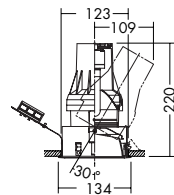

125 埋込穴

125 埋込穴

125 埋込穴

125 埋込穴

セラメタプレミアS 70W (EU10)
2,900K DP-54897 ¥14,000 (7,400 lm 12,000h)
3,500K DP-54898 ¥14,000 (7,500 lm 12,000h)
4,200K DP-54899 ¥14,000 (7,300 lm 12,000h)

セラメタプレミアS 35W (EU10)
2,900K DP-54894 ¥12,000 (3,500 lm 12,000h)
3,500K DP-54895 ¥12,000 (3,500 lm 12,000h)
4,200K DP-54896 ¥12,000 (3,500 lm 12,000h)