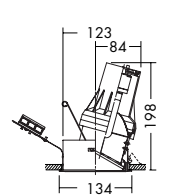

125 埋込穴

125 埋込穴

125 埋込穴

125 埋込穴

セラメタプレミアS 70W (EU10)
2,900K DP-54897 ¥14,000 (7,400 lm 12,000h)
3,500K DP-54898 ¥14,000 (7,500 lm 12,000h)
4,200K DP-54899 ¥14,000 (7,300 lm 12,000h)

セラメタプレミアS 35W (EU10)
2,900K DP-54894 ¥12,000 (3,500 lm 12,000h)
3,500K DP-54895 ¥12,000 (3,500 lm 12,000h)
4,200K DP-54896 ¥12,000 (3,500 lm 12,000h)